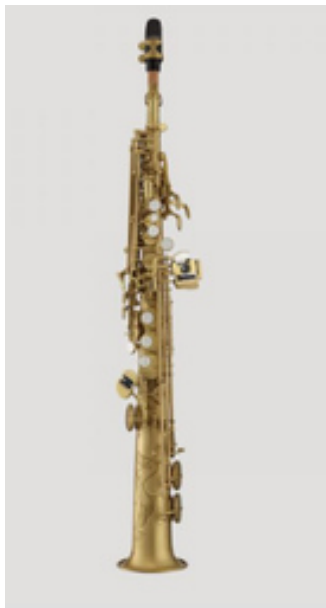

Antigua SS 4290 CB CH

Sopran-Saxophon (classic brush Finish)

Antigua Sopran-Saxophon SS 4290 CB CH -
Classic Brush, inkl. KofferSERIES
Antigua Pro KEY
Bb NECK
Curved & straight interchangeable necks,
yellow brass BODY
One piece, yellow brass. Option: The SS4290 is
available with a red brass body
(SS4290RLQ). CONSTRUCTION
Fully ribbed PADS & RESONATORS
PISONI pads & metal resonators BELL
DECORATION
Hand engraved
Professional musicians search for an instrument
they can develop a special bond with, one that
becomes an extension of themselves. The
Antigua SS4290LQ is the horn to fill that role.
Contemporary design, premium materials,
impeccable craftsmanship and road-worthy
reliability team up to make the SS4290LQ a
classic. From the closely guarded processes of
annealing the body, the shape of the bore, the
size and placement of the body ribs, to balanced
spring tensions, no amount of detail is spared in
the making of the SS4290LQ. To enhance the
versatility of the SS4290LQ we include both
straight and curved necks, as well as a high G
key. To cap it off, the Antigua SS4290LQ
receives exquisite hand engraving and is
available in a variety of beautiful finishes.

- Art: Sopran gerade
- Korpusmaterial: Messing
- Oberfläche/Finish: Goldlack gebürstet
- Option: Instrumentenpass: 50,- EUR
- Service: Wir sind zertifizierter Yamaha
Bläserklassen Systempartner!

2.490,00