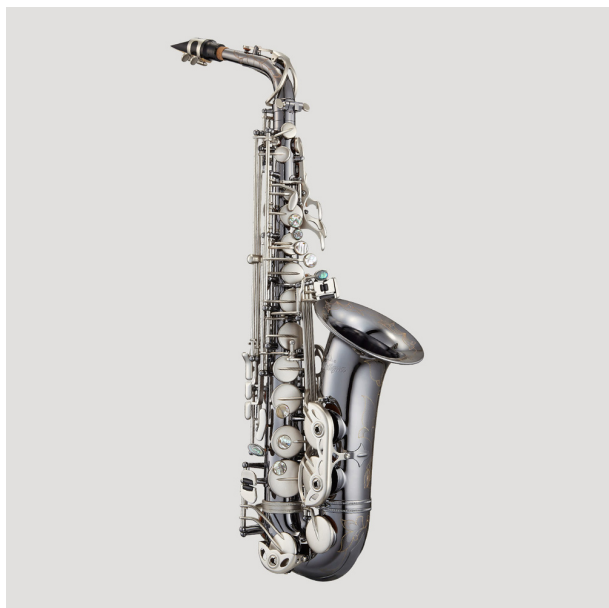

Antiqua AS 4248 BC GH

Es-Alt-Saxophon (Black-Nickel-Korpus)

ANTIGUA Altsaxophon AS 4248 BC GH -
Messing schwarz, Klappen vernickelt, inkl.
Canvas Case - Form Case
* Antigua Profi-Serie
* Großer Schallbecher (Power Bell)
* doppelte Klappenarme an C-, H- und
B-Klappe
* handgraviertes Schallstück
* PISONI Pads und Resonator
* Messing schwarz, Klappen vernickelt,
* INKLUSIVE Canvas Formkoffer, Mundstück
und Zubehör

AS4248 is the upgraded model from AS4240. It features a brand new finish- The Nebula. The Nebula has four different finishes for player to choose. Each finish is unique in its own way whether its the appearance or sound. AS4248 is also available in standard lacquer finish. AS4248 has a re-designed neck which improves the tone and the response. A newly-designed thumb hook provides comfortable and relax playing experience. We add an adjustable screw at Low B Key. We also use better parts like the upgraded PISONI pads. This instrument retains the advantages of using the double key arms and the large bell flare. It gives the player the powerful sound and the well-built mechanism that they are looking for in AS4240. More information about the

Wir haben jahrelange Erfahrung in der Betreuung von Bläserklassen und stehen Ihnen daher jederzeit gerne mit Rat und Tat zur Seite!

Sprechen Sie uns gerne vor Ort direkt an!

Fortsetzung auf Seite 2

- Art: Alt
- Korpusmaterial: Messing
- Oberfläche/Finish: schwarz
- Oberfläche/Finish: vernickelt
- Option: Instrumentenpass: 50,- EUR
- Service: Wir sind zertifizierter Yamaha Bläserklassen Systempartner!