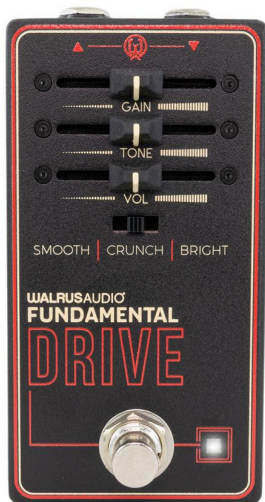

Walrus Audio Fundamental DRIVE

Effektgerät / E-Gitarre

- * 6,3 mm Mono-Klinke
 - * Three-mode Overdrive pedal
 - * Wide range of tones thanks to 3 distinct modes
 - * 3 overdrive modes with different clipping modes: Smooth, Crunch, Bright
 - * Smooth: Soft clipping silicon diodes. Clean and smooth.
 - * Crunch: Soft and Hard clipping silicon diodes with slight low-end boost. Crunchy and edgy.
 - * Bright: Soft and Hard clipping diodes of "Crunch" mode with pre-clipping low-end cut. Bright and glassy.
 - * Simplified controls to make it easy for newer pedal users to dial in precise and emotional sounds
 - * Textured black finish with red and off white ink
 - * Diecast enclosure size: 11.43 x 6.1 x 5.8 cm
 - * Power requirement: 9V DC 100mA
 - * The use of an isolated power supply is recommended
 - * Power Supply not included
 - * Designed and assembled at Walrus Audio HQ in OKC, USA.
- Hinweis: Batteriebetrieb wird nicht unterstützt

● Art des Gerätes: Pedal

● Overdrive Modi Smooth, Crunch und Bright

● Geeignet für: E-Gitarre

109,00

UVP

Unverbindliche Preisempfehlung des Herstellers.

92,00

Unser Preis