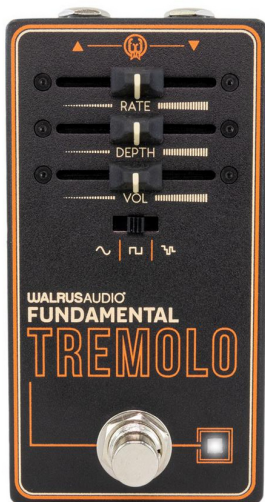

Walrus Audio Fundamental TREMOLO

Effektgerät / E-Gitarre

- * Classic optical tremolo
 - * Get sounds from smooth and soothing to glitchy, wild, and crazy.
 - * Change between 3 distinct oscillator waveforms: sine, square, random
 - * Sine: Gradually adds and decreases volume smoothly for a easy and subtle tremolo.
 - * Square: Much more pronounced than sine, square wave has a more on-off pattern.
 - * Random: Uses sample and hold that picks new random values at an interval set by the rate control.
 - * Simplified controls to make it easy for newer pedal users to dial in precise and emotional sounds
 - * Textured black finish with orange and off white ink
 - * Diecast enclosure size: 11.43 x 6.1 x 5.8 cm
 - * Power requirement: 9V DC 100mA
 - * The use of an isolated power supply is recommended
 - * Power Supply not included
 - * Designed and assembled at Walrus Audio HQ in OKC, USA.
- Hinweis: Batteriebetrieb wird nicht unterstützt

- Art des Gerätes: Pedal
- Effektyp / Funktion: Tremolo
- Geeignet für: E-Gitarre

109,00

Unser Preis

Bei Sofortkauf können wir Ihnen diesen Artikel zu unserem Sonderpreis anbieten! Selbstverständlich mit Preisgarantie: